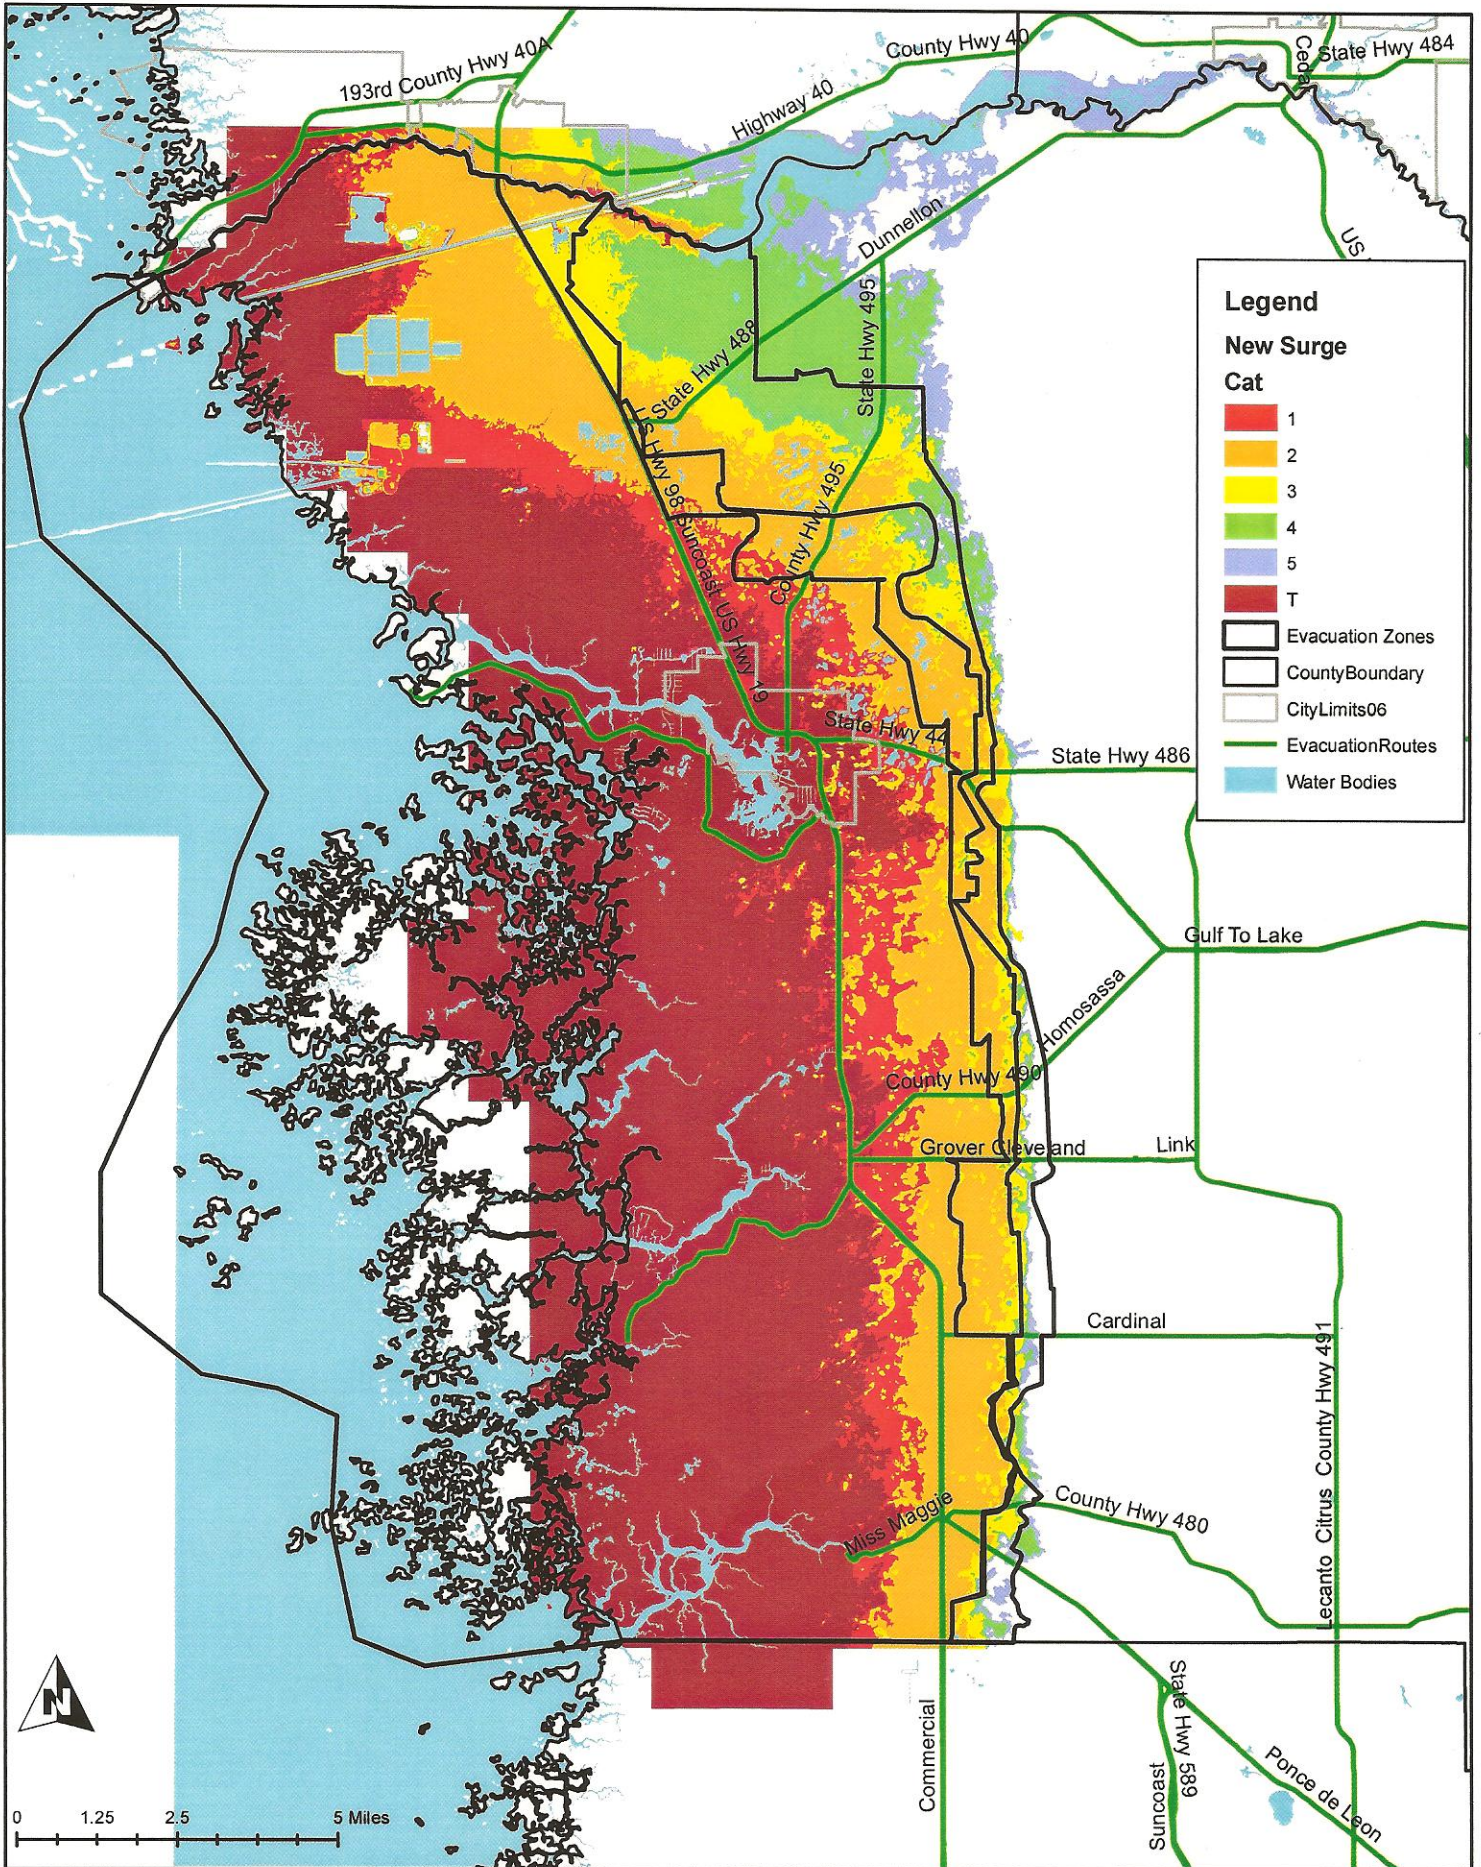

Citrus County New Surge Zones

Sources: Data from SRES, USGS NHD, and SWFWMD
 Projection: NAD_1983_HARN_StatePlane_Florida_West_FIPS_0902_Feet